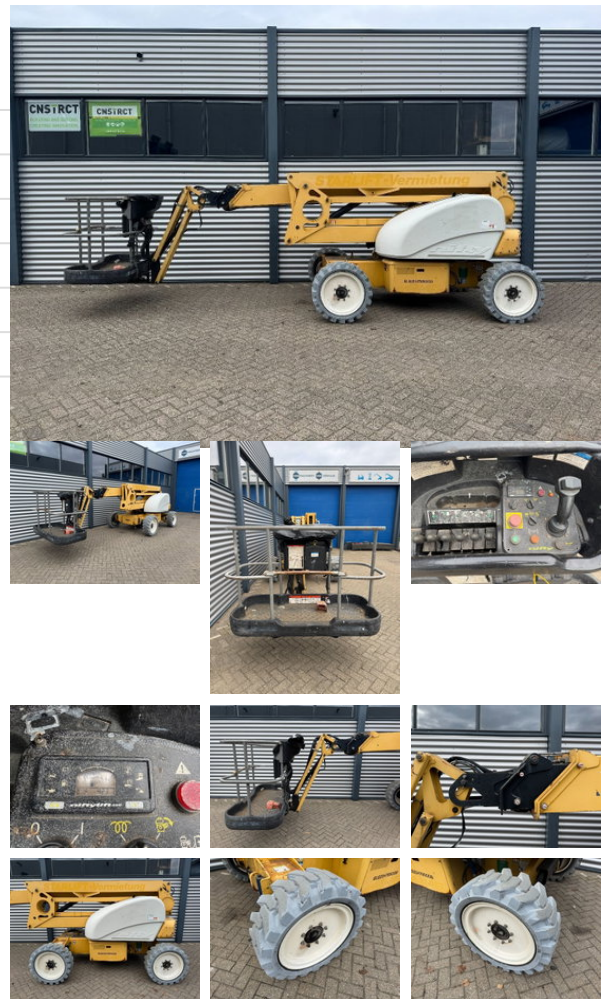

# Niftylift HR21 HYBRID 4X4 hoogwerker Knikarmhoogwerker

## General characteristics

Brand	Niftylift
Subcategory	Articulated boom lift wheeled
Year of construction	2013
Hours displayed	423
Condition	Used
General state	Good
Fuel	energyType.hybrid
Reference	25100

## Properties

GVW	6.558kg
Length	670cm
Width	227cm
Max. lifting capacity	225kg
Mast type	Articulated

## Description

Manufacturer: Niftylift Type: HR21 HYBRID Year of manufacturing: 2013 Weight: 6558 KG Hourmeter: 423 Drive: Electric/Diesel, 4x4 Product number: 25100 Platform height: 19 m Working height: 21 m Platform measurements: 180x85 cm Maximum outreach: 12,80 m Total measurements LxWxH: 670x227x215 cm Max. platform load: 225 KG Machine is technically in good condition. Fitted with good batteries. Documents incl. CE. Price: € 22.950,- excl. VAT, available from our warehouse in Hedel, The Netherlands. Delivery/transport is possible, ask for price. Keywords: Hoogwerker Schaarlift Schaarhoogwerker Telescoophoogwerker Knikarmhoogwerker Genie JLG Haulotte Skyjack Upright Manitou Hinowa Niftylift Aichi Snorkel Ommel Scissorlift Boomlift Articulated Platform Arbeitsbühnen Scherenbühne