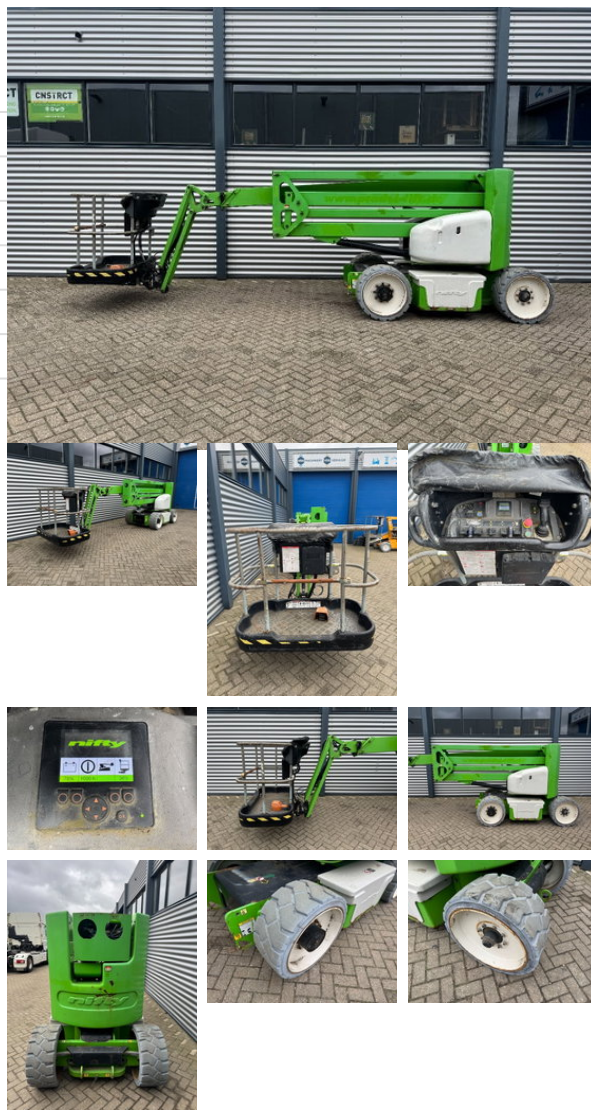

Niftylift HR17NE Hoogwerker Knikarmhoogwerker

General characteristics

Brand	Niftylift
Subcategory	Articulated boom lift wheeled
Year of construction	2013
Hours displayed	1090
Condition	Used
General state	Very good
Fuel	Electric
Reference	26004

Properties

GVW	7.345kg
Length	630cm
Width	150cm
Max. lifting capacity	225kg
Mast type	Articulated

Description

Manufacturer: Niftylift Type: HR17NE Year of manufacturing: 2013 Weight: 7345 KG Hourmeter: 1090 Drive: Electric, 4x2 Product number: 26004 Platform height: 15,20 m Working height: 17,20 m Platform measurements: 138x80 cm Maximum outreach: 9,60 m Total measurements LxWxH: 630x150x210 cm Max. platform load: 225 KG Machine is technically in good condition. Fitted with good batteries. Documents incl. CE. Price: € 18.950,- excl. VAT, available from our warehouse in Hedel, The Netherlands. Delivery/transport is possible, ask for price. Keywords: Hoogwerker Schaarlift Schaarhoogwerker Telescoophoogwerker Knikarmhoogwerker Genie JLG Haulotte Skyjack Upright Manitou Hinowa Niftylift Aichi Snorkel Omme Scissorlift Boomlift Articulated Platform Arbeitsbühnen Scherenbühne