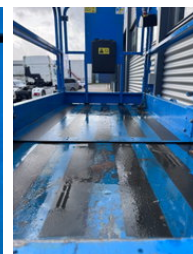

Genie GS3246 Hoogwerker Schaarhoogwerker

General characteristics

Brand	Genie
Subcategory	Scissor lift wheeled
Year of construction	2013
Hours displayed	874
Condition	Used
General state	Very good
Fuel	Electric
Reference	26012
CE marking	And

Properties

GVW	3.221kg
Length	241cm
Width	115cm
Max. lifting capacity	318kg
Mast type	Pair of scissors

Technical specifications

Drive	wheels
-------	--------

Description

Manufacturer: Genie Type: GS3246 Year of manufacturing: 2013 Weight: 3.221 KG Hourmeter: 874 Drive: Elektrisch Product number: 26012 Platform height: 9,75 meter Working height: 11,75 meter Platform measurements: 226x115 cm Extendable platform: 91 cm Total measurements LxWxH: 241x115x239 cm Max. platform load: 318 KG Machine is technically in good condition. Fitted with good batteries. Documents incl. CE. Price: € 5.450,- excl. VAT, available from our warehouse in Hedel, The Netherlands. Delivery/transport is possible, ask for price. Keywords: Hoogwerker Schaarlift Schaarhoogwerker Telescoophoogwerker Knikarmhoogwerker Genie JLG Haulotte Skyjack Upright Manitou Hinowa Niftylift Aichi Snorkel Omme Scissorlift Boomlift Articulated Platform Arbeitsbühnen Scherenbühne